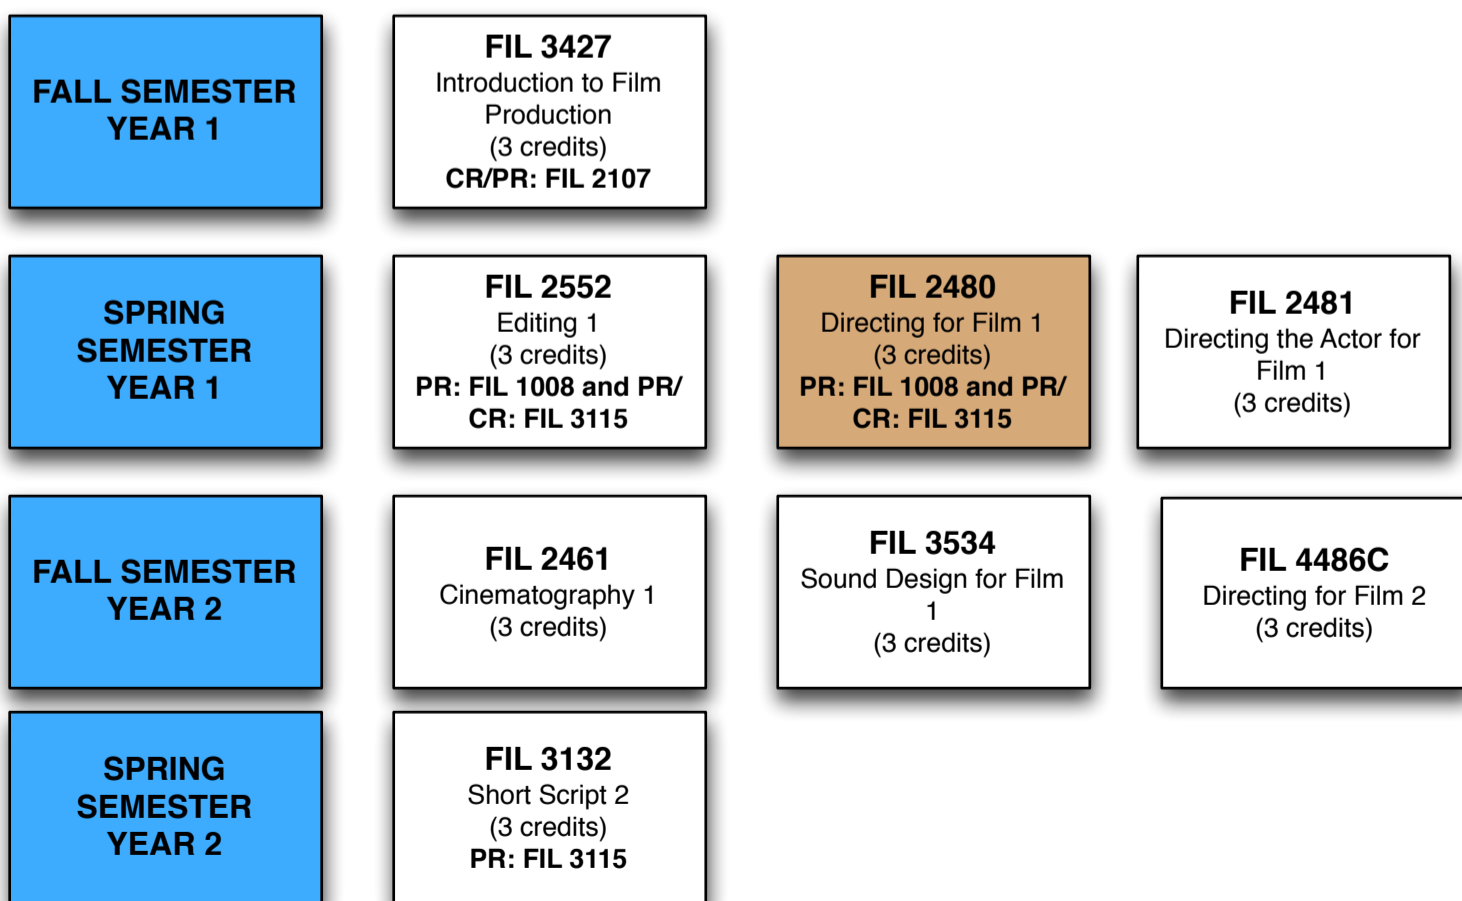

LEGEND:

FIL 1007 required

FIL 2030 required

Passing Film BFA Portfolio

Red arrows link prerequisite courses
 CR = Co-requisite
 PR = Prerequisite

GEP

Core: Basic

Core: Advanced

Film BFA Courses

RESTRICTED ELECTIVES

Capstone

Foreign Language

Proficiency equivalent to **one year of college instruction** in a single foreign language taught by the Department of Modern Languages and Literatures or Judaic Studies.