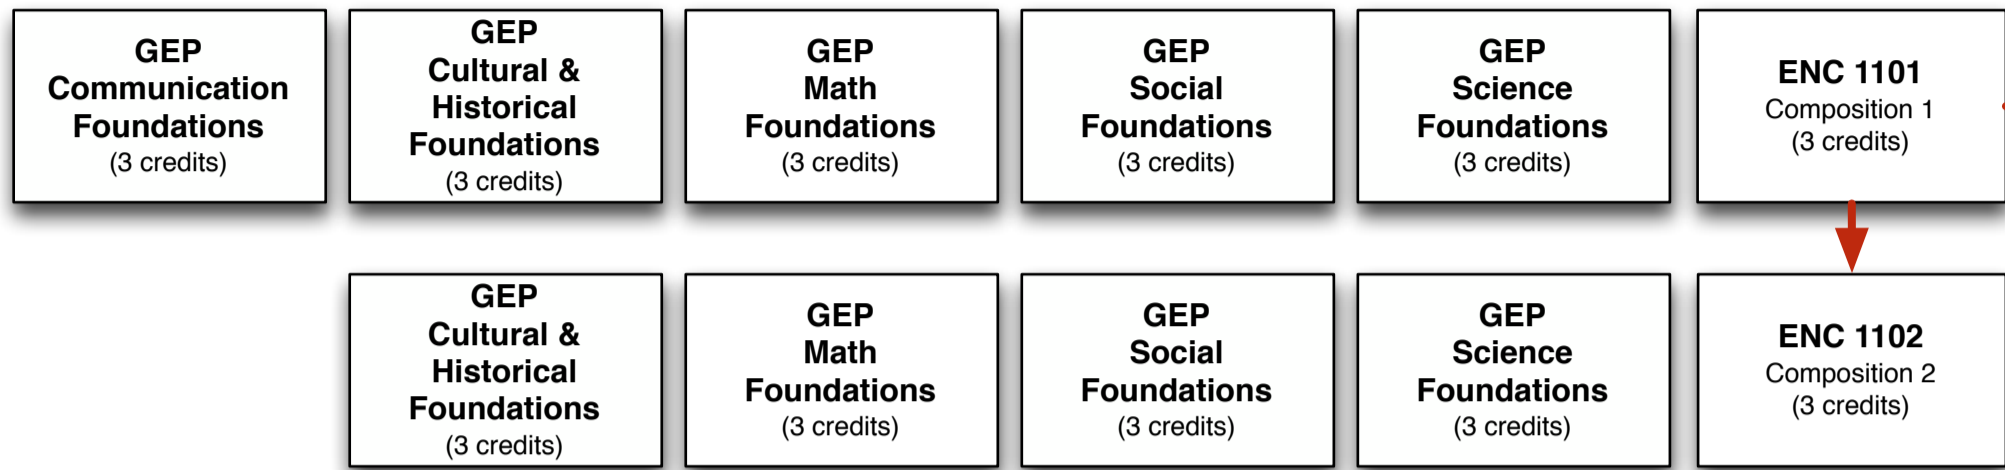

LEGEND:

FIL 1007 required

FIL 2030 required

Passing Film BFA Portfolio

Red arrows link prerequisite courses
 CR = Co-requisite
 PR = Prerequisite

GEP

Core: Basic

Core: Advanced

Film BFA Courses

RESTRICTED ELECTIVES

Capstone

Foreign Language

Proficiency equivalent to **one year of college instruction** in a single foreign language taught by the Department of Modern Languages and Literatures or Judaic Studies.