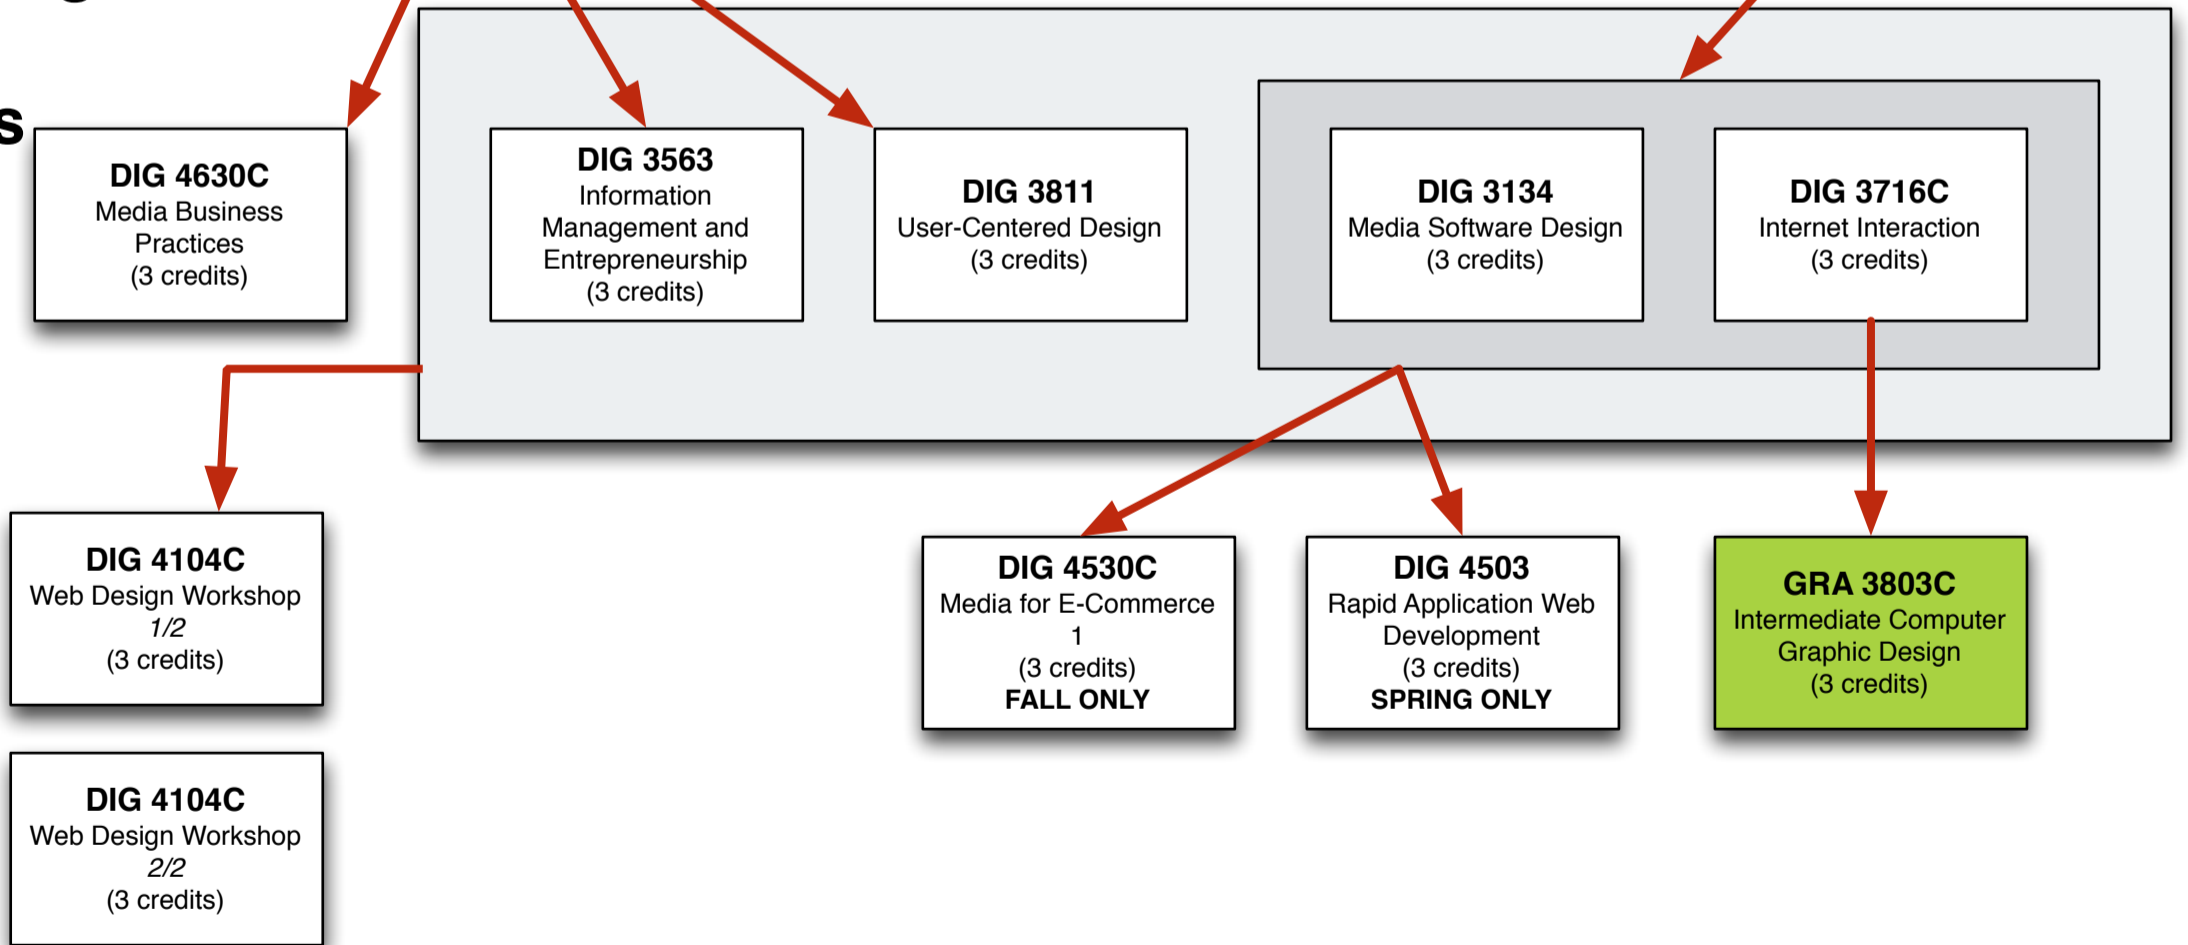

LEGEND:

ART2201c, ART2300c required

DIG2030c, DIG2109c, DIG2500c, and "B" or better in DIG2000 required

"B" or better in DIG2000 required

Red arrows link prerequisite courses
CR = Co-requisite
PR = Prerequisite

GEP

CPP

Core: Basic

Core: Advanced

Web Design Track Courses

Electives

Foreign Language