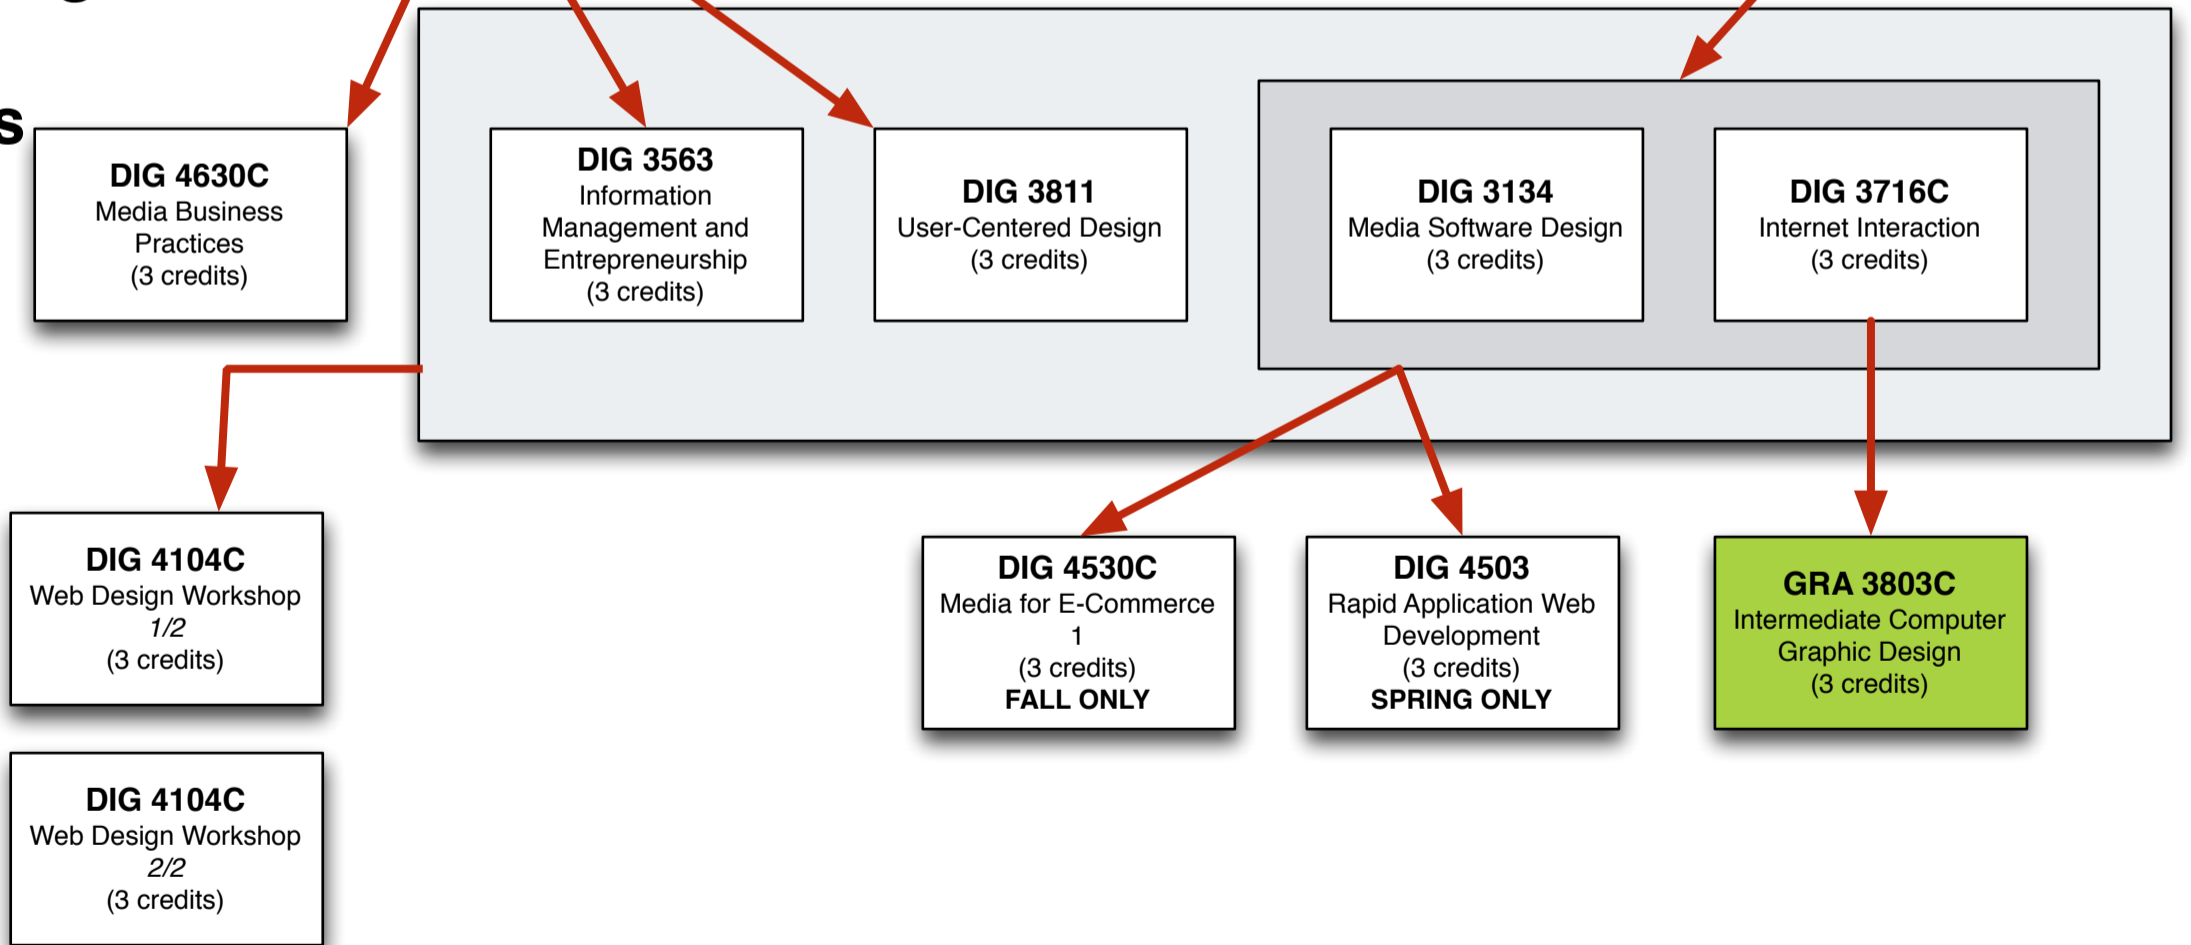

LEGEND:

ART2201c, ART2300c required

DIG2030c, DIG2109c, DIG2500c, and "B" or better in DIG2000 required

"B" or better in DIG2000 required

Red arrows link prerequisite courses
CR = Co-requisite
PR = Prerequisite

GEP

CPP

Core: Basic

Core: Advanced

Web Design Track Courses

Electives

The number of unrestricted electives required in your degree plan varies and depends on how many classes you have taken which do not fall into the above requirements.

A student that arrives with no prior credit and that follows the exact plan listed on this page will need to enroll in four additional 3-credit courses at any level (2000, 3000, 4000) in order to meet the University requirement of 120 credit hours.