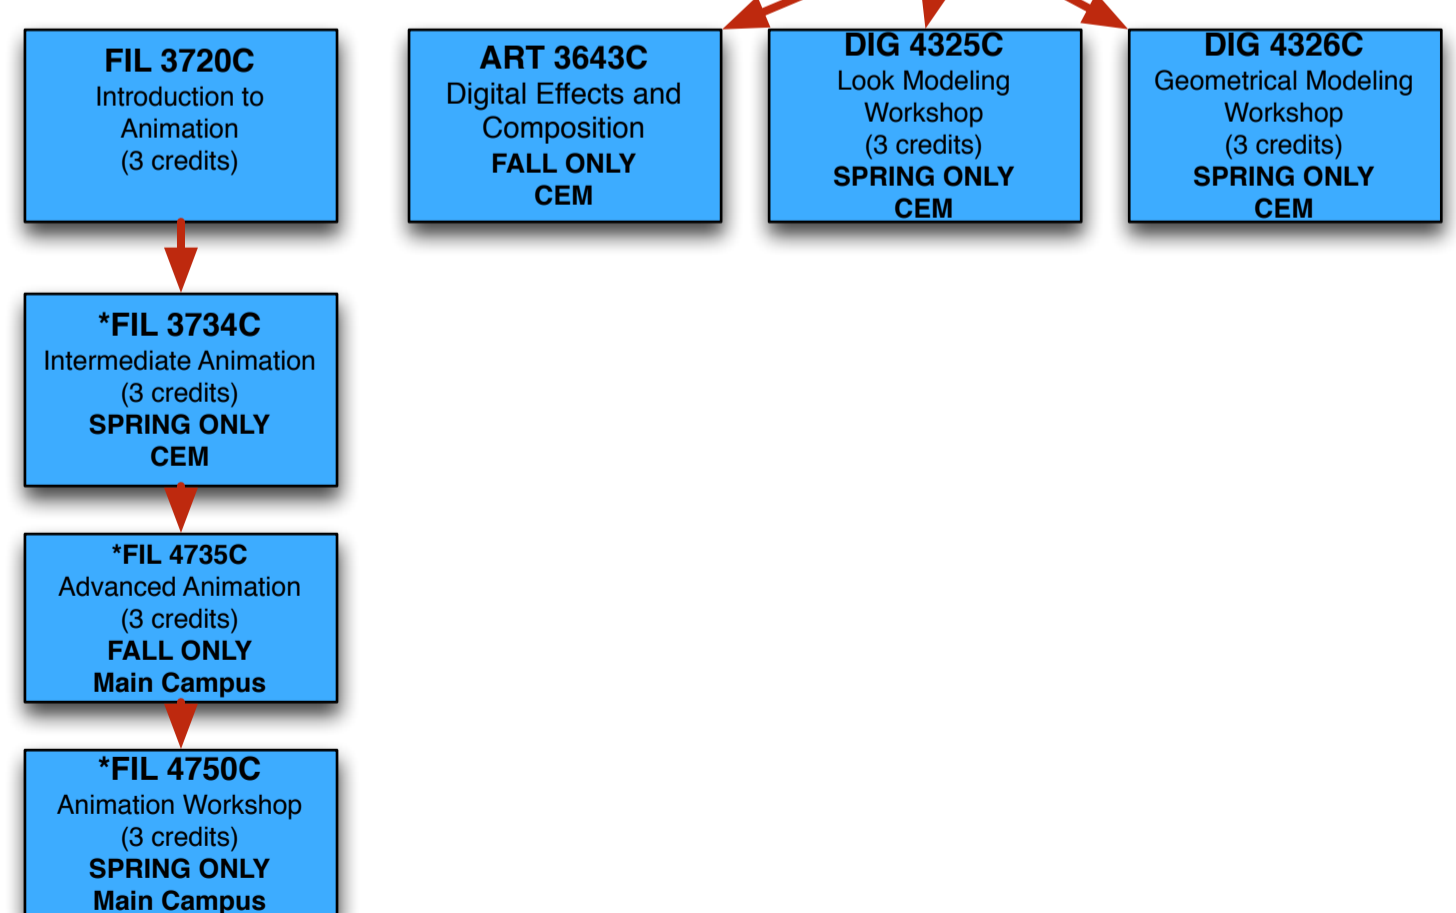

LEGEND:

- DIG2030c, DIG2109c, DIG2500c, and "B" or better in DIG2000 required
- "B" or better in DIG2000 required
- Passing Sophomore Portfolio Required
- Red arrows link prerequisite courses
- CR = Co-requisite
- PR= Prerequisite
- Courses shadowed in purple must be completed or enrolled in the term submitting for Sophomore Portfolio Review

GEP

CPP + Core Basic

Core: Advanced

Experimental Animation Courses

Classes with an asterisk may be repeated for credit.

The Center for Emerging Media (CEM) is located in Downtown Orlando.

Capstone

Electives