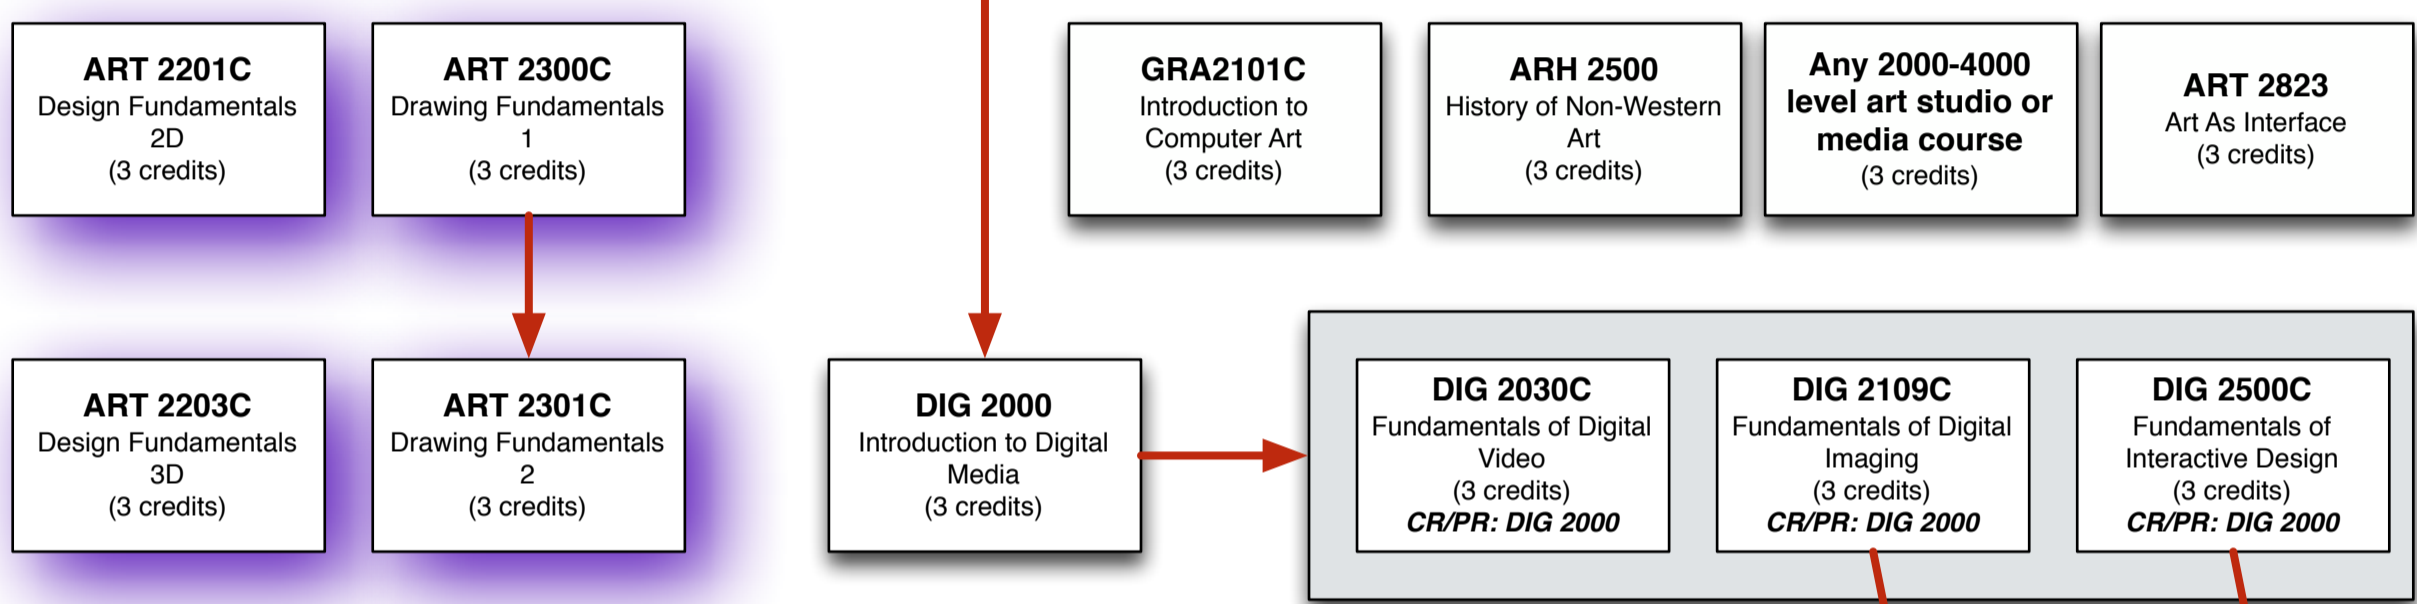

LEGEND:

- DIG2030c, DIG2109c, DIG2500c, and "B" or better in DIG2000 required
- "B" or better in DIG2000 required
- Passing Sophomore Portfolio Required
- Red arrows link prerequisite courses
- CR = Co-requisite
- PR= Prerequisite
- Courses shadowed in purple must be completed or enrolled in the term submitting for Sophomore Portfolio Review

GEP

CPP + Core Basic

Core: Advanced

Experimental Animation Courses

Classes with an asterisk may be repeated for credit.

The Center for Emerging Media (CEM) is located in Downtown Orlando.

Capstone

Electives