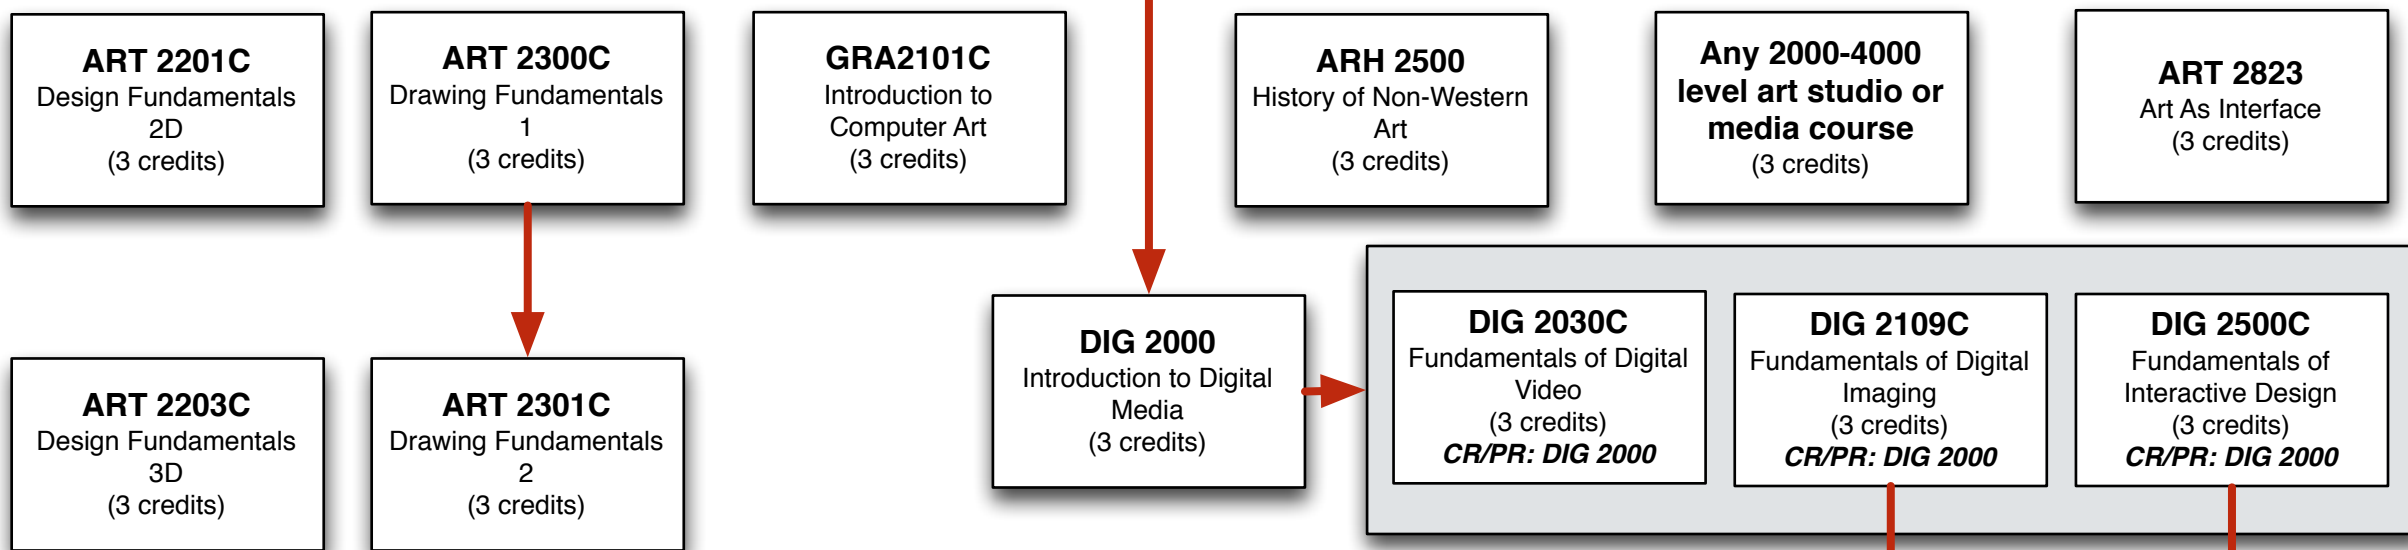

LEGEND:

DIG2030c, DIG2109c, DIG2500c, and "B" or better in DIG2000 required

"B" or better in DIG2000 required

Passing Character Animation Portfolio Required

Red arrows link prerequisite courses
CR = Co-requisite
PR = Prerequisite

GEP

CPP + Core Basic

Core: Advanced

Character Animation Courses

NOTE: All CPP, Basic and Advanced Core must be completed or enrolled in the Spring term submitting for Character Animation Portfolio Review.

All classes in the Character Animation Program are held at the Center for Emerging Media in Downtown Orlando (not the main campus).